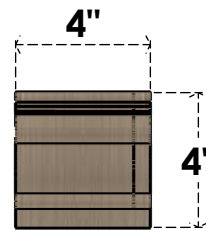

ITEM NUMBER: CORU04X04X04MAYRCPR

4"W X 4"D X 4"H SERIES 1 WIDE MAYFLOWER ROUGH CEDAR TIMBERTHANE
FAUX WOOD CORBEL, PRIMED

SIDE PROFILE

FRONT PROFILE

ISOMETRIC

EKENA MILLWORK
2300 WEST MAIN ST.
CLARKSVILLE, TX 75426
TOLL FREE: 866-607-0453
WWW.EKENAMILLWORK.COM

NOTES

1. INSTALLATION TO BE COMPLETED IN ACCORDANCE WITH MANUFACTURER'S SPECIFICATIONS.
2. DRAWING MAY NOT BE TO SCALE
3. THIS DRAWING IS INTENDED FOR DESIGN AND PLANNING PURPOSES ONLY.
4. ALL INFORMATION CONTAINED HEREIN WAS CURRENT AT THE TIME OF DEVELOPMENT BUT MUST BE REVIEWED AND APPROVED BY THE PRODUCT MANUFACTURER TO BE CONSIDERED ACCURATE.
5. TIMBERTHANE ARCHITECTURAL PRODUCTS ARE MADE FROM HIGH DENSITY URETHANE AND COME FACTORY PRIMED