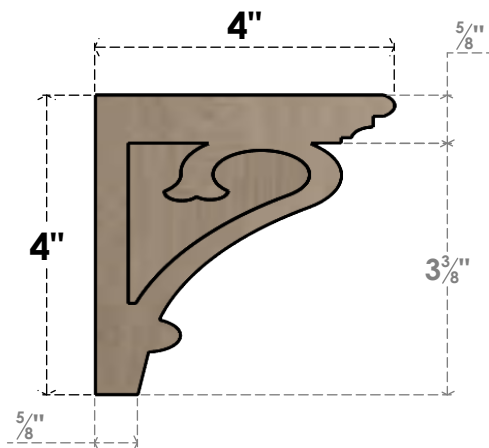

ITEM NUMBER: CORU04X04X04MAYRCPR

4"W X 4"D X 4"H SERIES 1 WIDE MAYFLOWER ROUGH CEDAR TIMBERTHANE
FAUX WOOD CORBEL, PRIMED

SIDE PROFILE

FRONT PROFILE

ISOMETRIC

EKENA MILLWORK
2300 WEST MAIN ST.
CLARKSVILLE, TX 75426
TOLL FREE: 866-607-0453
WWW.EKENAMILLWORK.COM

NOTES

1. INSTALLATION TO BE COMPLETED IN ACCORDANCE WITH MANUFACTURER'S SPECIFICATIONS.
2. DRAWING MAY NOT BE TO SCALE
3. THIS DRAWING IS INTENDED FOR DESIGN AND PLANNING PURPOSES ONLY.
4. ALL INFORMATION CONTAINED HEREIN WAS CURRENT AT THE TIME OF DEVELOPMENT BUT MUST BE REVIEWED AND APPROVED BY THE PRODUCT MANUFACTURER TO BE CONSIDERED ACCURATE.
5. TIMBERTHANE ARCHITECTURAL PRODUCTS ARE MADE FROM HIGH DENSITY URETHANE AND COME FACTORY PRIMED